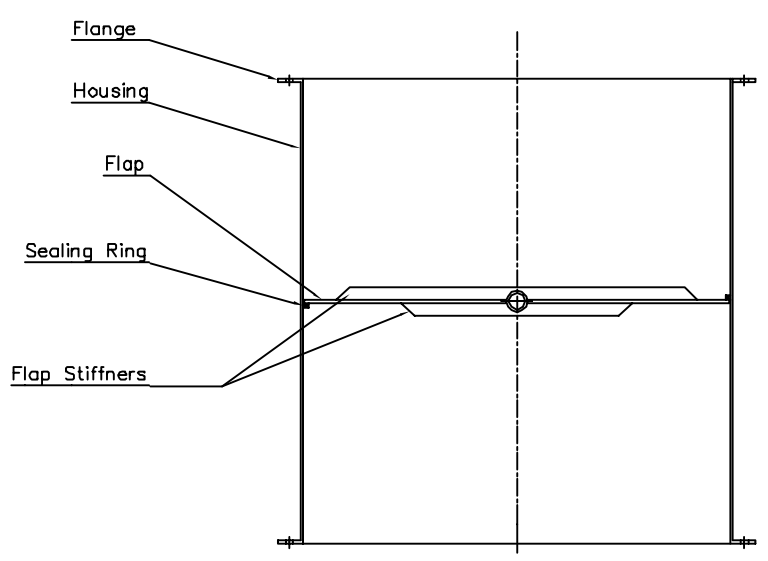

RANGE: Ø150 TO Ø4000

TITLE: G.A. FOR ROUND BUTTERFLY DAMPER
(ELECTRICAL ACTUATOR OPERATOR)

marsh automation pvt. ltd.

98A/25A, Hadapsar Industrial Estate,
Pune - 411 013. (INDIA)

RANGE: Ø150 TO Ø3200

TITLE: G. A. FOR ROUND BUTTERFLY DAMPER
(PNEUMATIC ROTARY ACTUATOR OPERATOR)