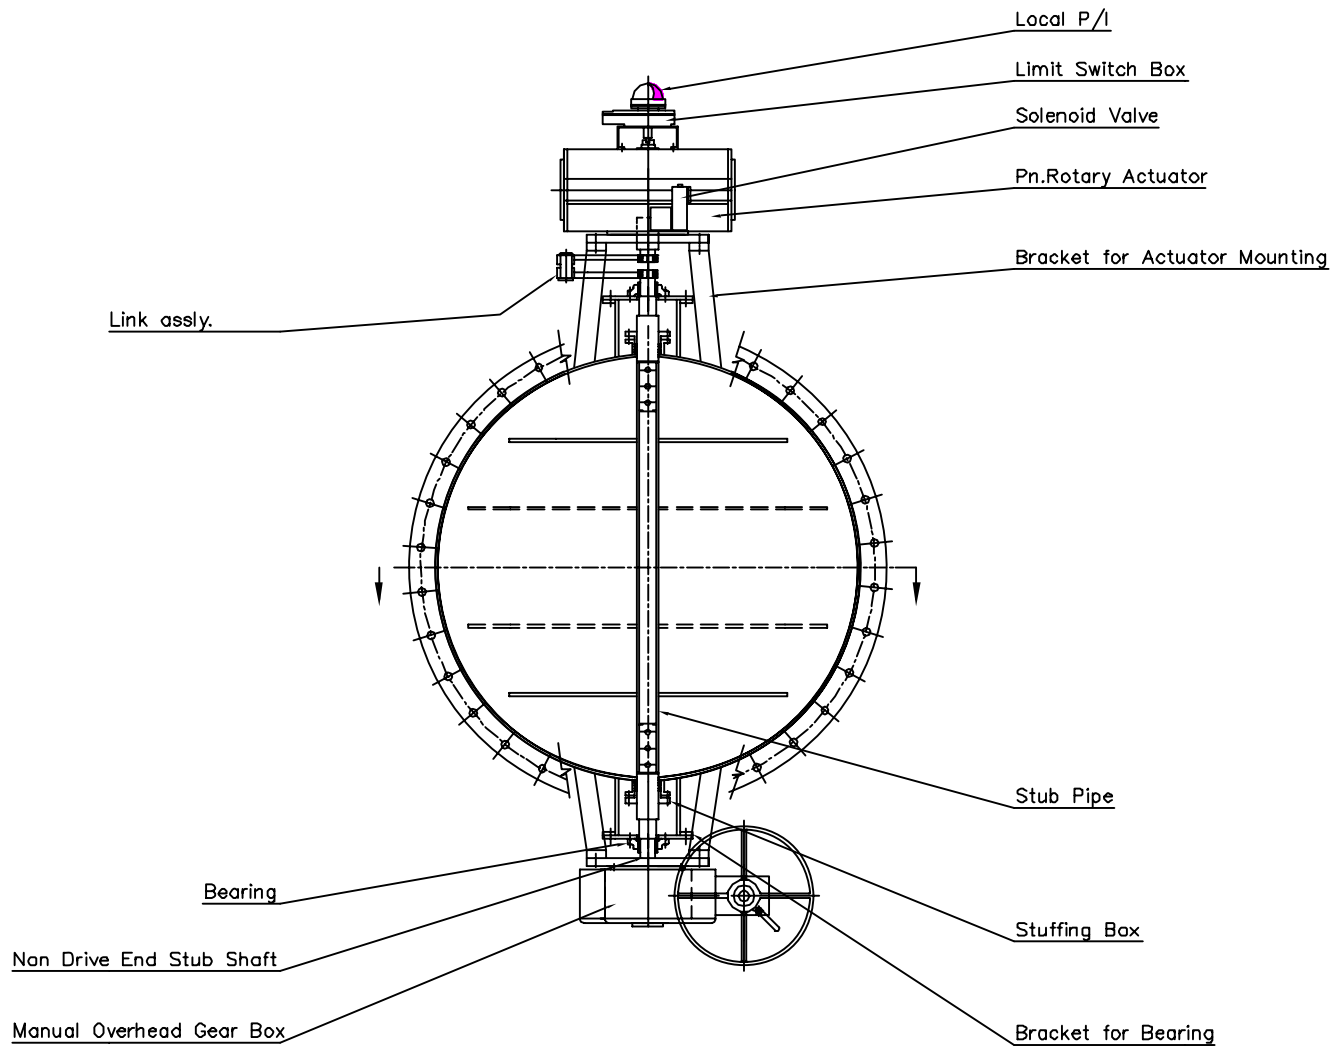

RANGE: Ø150 TO Ø4000

TITLE: G.A. FOR ROUND BUTTERFLY DAMPER
(ELECTRICAL ACTUATOR OPERATOR)

marsh automation pvt. ltd.

98A/25A, Hadapsar Industrial Estate,
Pune - 411 013. (INDIA)

RANGE: Ø150 TO Ø3200

TITLE: G. A. FOR ROUND BUTTERFLY DAMPER
(PNEUMATIC ROTARY ACTUATOR OPERATOR)